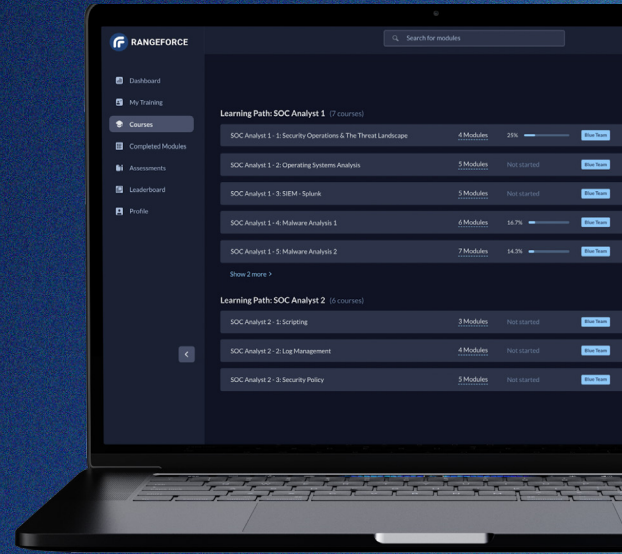

The RangeForce Platform

An interactive and on-demand cybersecurity skills development platform. We're empowering team cyber readiness by operationalizing hands-on skills development and realistic team-based threat exercises at scale.

Professional Edition

Understand the threat landscape.

Enterprise Edition

Scale defensive capabilities.

Elite Edition

Validate team cyber readiness.

Skills Development & Exercises

	Professional Edition	Enterprise Edition	Elite Edition
On-Demand Skill Modules	400+	800+	800+
Challenges	✓	✓	✓
Custom Learning Paths	✓	✓	✓
Open-Source Security & Networking Solutions	✓	✓	✓
Commercial Security & Networking Solutions	○	✓	✓
Pre-Built RangeForce Learning Paths	○	✓	✓
Individual Exercises	○	✓	✓
Team Exercises	○	○	✓
Remedial Post-Exercise Learning Paths	○	○	✓
Hiring Assessments	○	○	✓

Administration

Self-Managed Goals and Progress Reporting	✓	✓	✓
Custom Teams (function, location, etc.)	✓	✓	✓

Professional Edition

Enterprise Edition

Elite Edition
Administration (continued)

Custom Assigned Content	<input checked="" type="checkbox"/>	<input checked="" type="checkbox"/>	<input checked="" type="checkbox"/>
Admin-Defined Individual and Team Goals	<input checked="" type="checkbox"/>	<input checked="" type="checkbox"/>	<input checked="" type="checkbox"/>
Team Leaderboard	<input checked="" type="checkbox"/>	<input checked="" type="checkbox"/>	<input checked="" type="checkbox"/>
Pre-built Individual and Team Reports	<input checked="" type="checkbox"/>	<input checked="" type="checkbox"/>	<input checked="" type="checkbox"/>
After-Action Reports	<input type="checkbox"/>	<input type="checkbox"/>	<input checked="" type="checkbox"/>